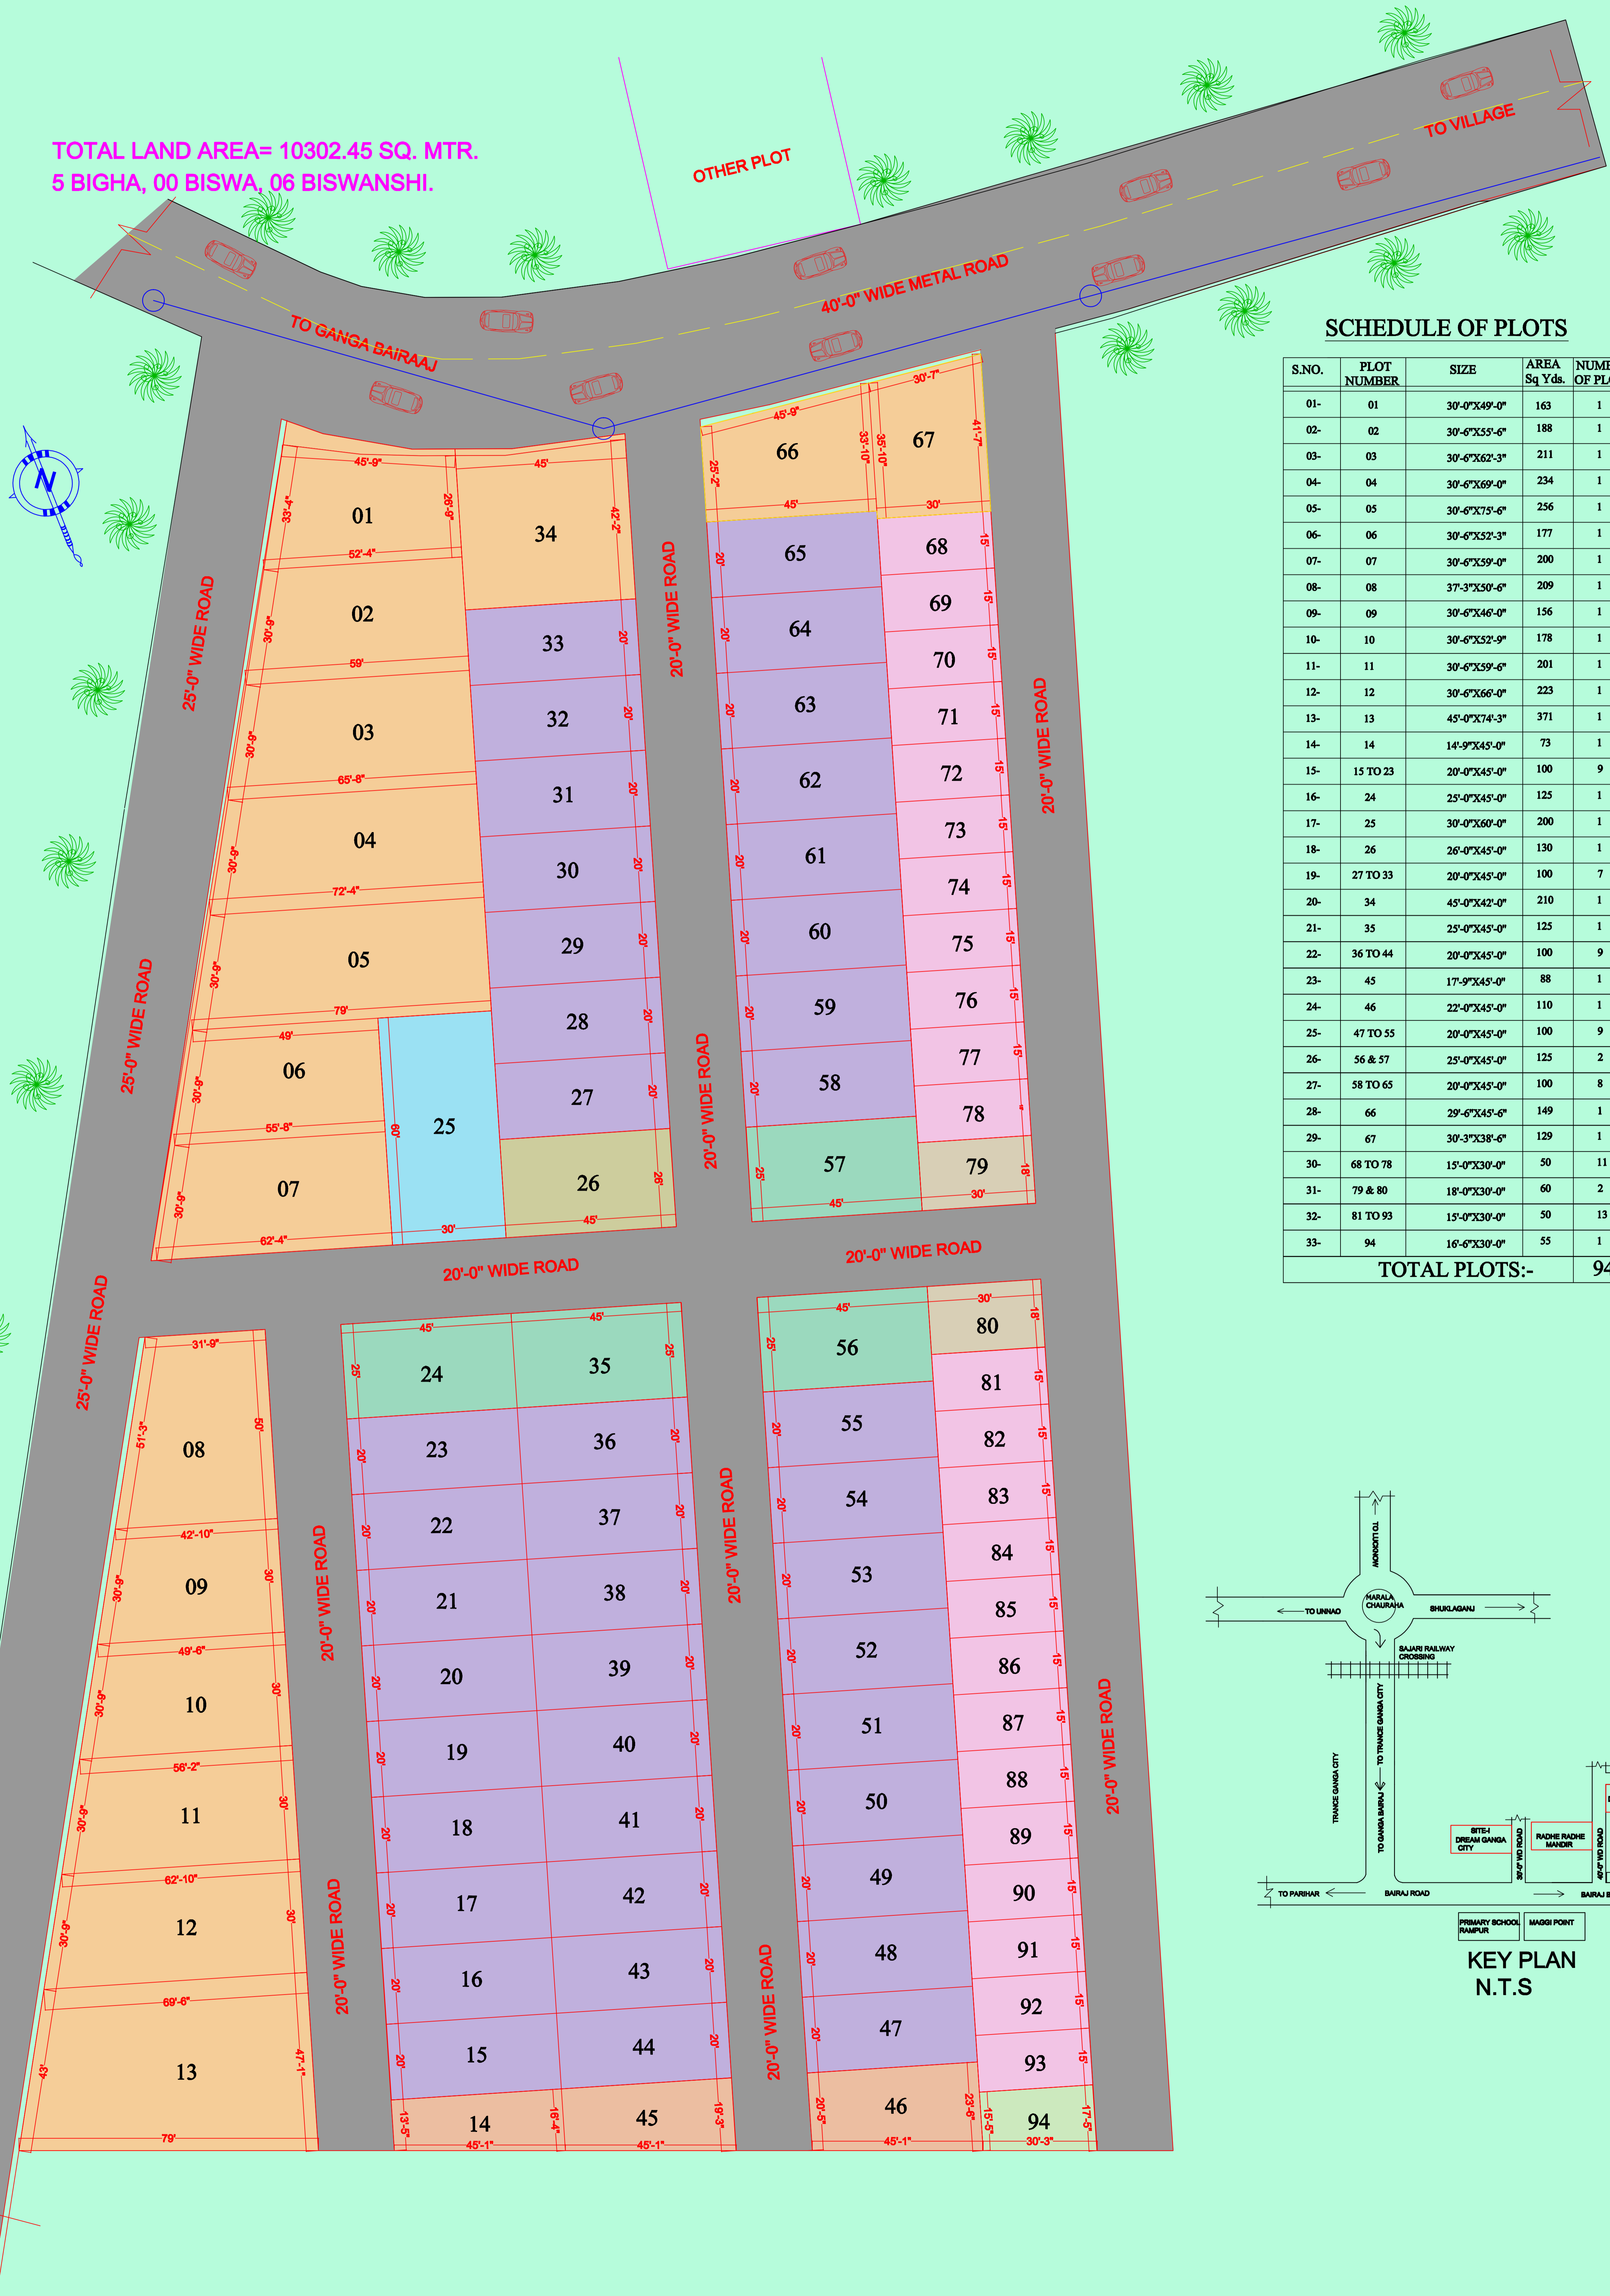

DREAM GANGA CITY-II

PROPOSED LAYOUT PLAN OF PLOTS FOR DREAMDESIRE HOMES PVT.LTD
SITUATED AT ARAZI NO.: -499,500 SHANKERPUR SARAI, NEAR RADHE RADHE MANDIR, GANGA BAIRAJ, KANPUR

TOTAL LAND AREA= 10302.45 SQ. MTR.
5 BIGHA, 00 BISWA, 06 BISWANSHI.

SCHEDULE OF PLOTS

S.NO.	PLOT NUMBER	SIZE	AREA Sq Yds.	NUMBER OF PLOTS
01-	01	30'-0"X49'-0"	163	1
02-	02	30'-0"X55'-6"	188	1
03-	03	30'-0"X62'-3"	211	1
04-	04	30'-0"X69'-0"	234	1
05-	05	30'-0"X75'-6"	256	1
06-	06	30'-0"X82'-3"	177	1
07-	07	30'-0"X89'-0"	200	1
08-	08	37'-3"X50'-6"	209	1
09-	09	30'-0"X46'-0"	156	1
10-	10	30'-0"X52'-0"	178	1
11-	11	30'-0"X59'-0"	201	1
12-	12	30'-0"X66'-0"	223	1
13-	13	45'-0"X74'-3"	371	1
14-	14	14'-9"X45'-0"	73	1
15-	15 TO 23	20'-0"X45'-0"	100	9
16-	24	25'-0"X45'-0"	125	1
17-	25	30'-0"X60'-0"	200	1
18-	26	26'-0"X45'-0"	130	1
19-	27 TO 33	20'-0"X45'-0"	100	7
20-	34	45'-0"X42'-0"	210	1
21-	35	25'-0"X45'-0"	125	1
22-	36 TO 44	20'-0"X45'-0"	100	9
23-	45	17'-9"X45'-0"	88	1
24-	46	22'-0"X45'-0"	110	1
25-	47 TO 55	20'-0"X45'-0"	100	9
26-	56 & 57	25'-0"X45'-0"	125	2
27-	58 TO 65	20'-0"X45'-0"	100	8
28-	66	29'-0"X45'-6"	149	1
29-	67	30'-3"X38'-6"	129	1
30-	68 TO 78	15'-0"X30'-0"	50	11
31-	79 & 80	18'-0"X30'-0"	60	2
32-	81 TO 93	15'-0"X30'-0"	50	13
33-	94	16'-6"X30'-0"	55	1
TOTAL PLOTS:-				94